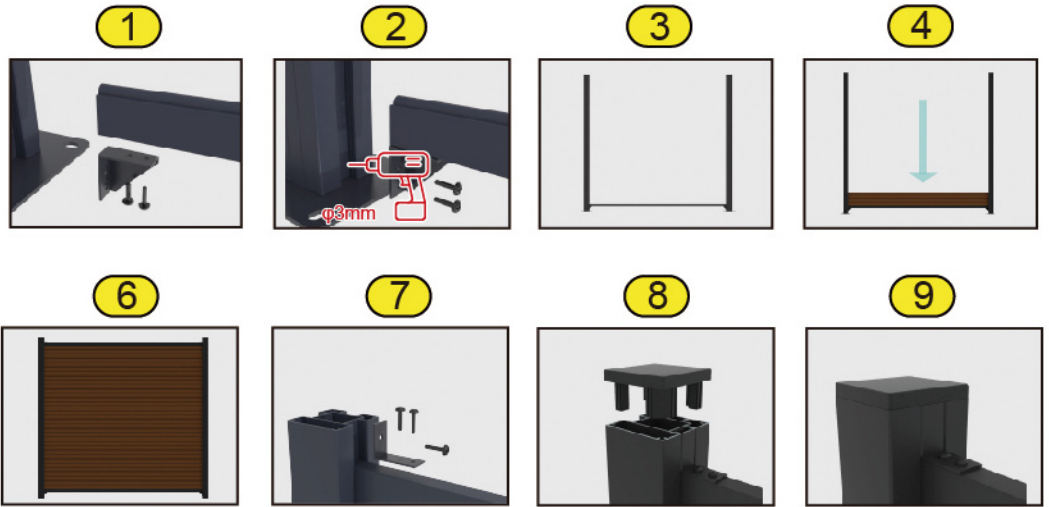

Option #1:

For post length of 8ft(2450mm)

Option #2:

For post length of 6.4ft(1950mm) (to match with on-ground post holder)