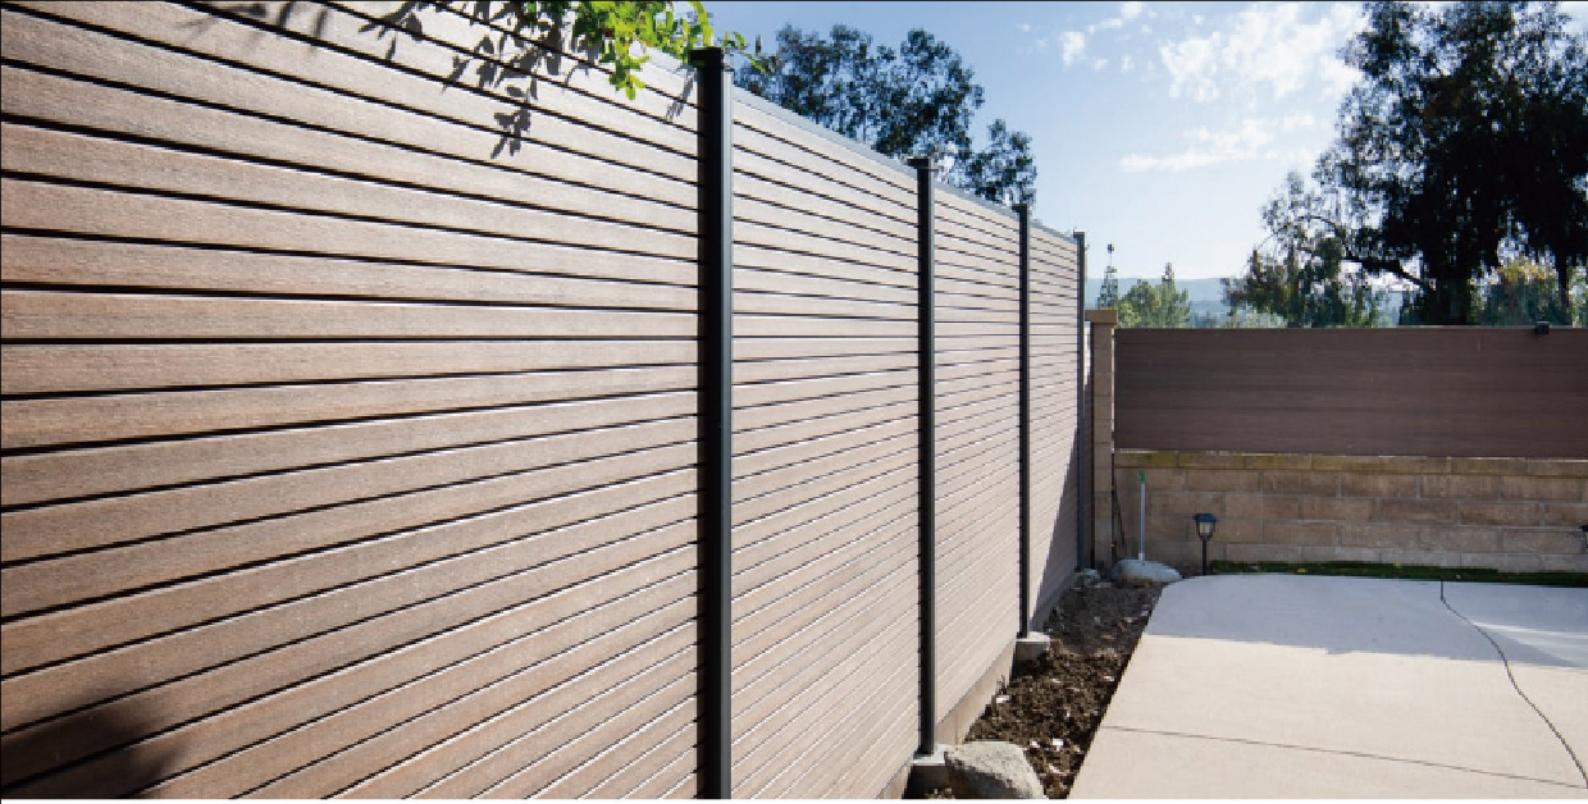

The background of the entire page is a close-up, diagonal view of a wood grain. The grain lines run from the top-left towards the bottom-right, creating a strong sense of texture and movement. The colors range from light tan to deep, dark brown, highlighting the natural patterns of the wood.

DUROWOOD

www.durowood.com

EUROTECH FENCING SERIES

Durowood composite fences are a modern and sustainable fencing solution made from a blend of recycled wood fibers and plastic. They come in variety of styles and colors, offering homeowners a customized look that complements their homes architecture. Durowood composite fences are highly durable, with resistance to rotting, warping, cracking, and insects damage, making them virtually maintenance-free.

Using Durowood technology and lightweight aluminum posts, Durowood goes up quickly and stays up for decades. Just hose it down as the seasons change to keep your fences clean.

Component List

	Name	Photo	Size/mm	Color	Quantity/set
1	WPC Fence Panel DW3045		7×1×70 inch (167×20×1776mm)	8colors (show as below)	11
2	Aluminum Top Rail		2X1X70 inch (45.5X20X1780mm)	Black	1
3	Aluminum Bottom Rail		2X1X70 inch (46.5X20X1780mm)	Black	1
4	Aluminum Slat		1X0.5X70 inch (28X9X1780mm)	Original Steel	5
5	Brackets&Screws			Black	1

Option #1:

For post length of 8ft(2450mm)

Option #2:

For post length of 6.4ft(1950mm) (to match with on-ground post holder)

DUROWOOD
www.durowood.com