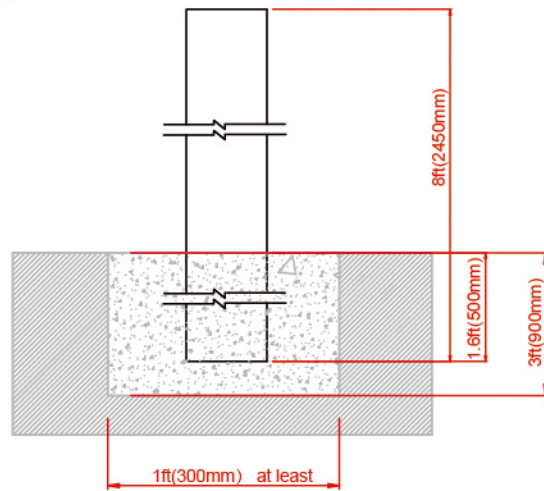

Using Durowood technology and lightweight aluminum posts, Durowood goes up quickly and stays up for decades. Just hose it down as the seasons change to keep your fences clean.

Component List

	Name	Photo	Size/mm	Color	Quantity/set
1	WPC Fence Panel DW3045		7×1×70 inch (167×20×1776mm)	8colors (show as below)	11
2	Aluminum Top Rail		2X1X70 inch (45.5X20X1780mm)	Black	1
3	Aluminum Bottom Rail		2X1X70 inch (46.5X20X1780mm)	Black	1
4	Aluminum Slat		1X0.5X70 inch (28X9X1780mm)	Original Steel	5
5	Brackets&Screws			Black	1

Component List

	Name	Photo	Size/mm	Color	Quantity/set
1	Aluminum Post		3×3×77inch (70×70×1950mm) 3×3×97 inch (70×70×2450mm)	Black	1
2	Aluminum Post Side Cover		1×0.5×77 inch (22.5×8×1950mm) 1×0.5×97 inch (22.5×8×2450mm)	Black	1
3	Post Holder&Screws		5×5 inch (130×130mm)	Black	1
4	Post Plastic Cover		5.5×5.5 inch (136×136mm)	Black	1
5	Expansion Screw		0.2×2.5 inch (M6×60mm)	Original Steel	4
6	Aluminum Post Cap		3×3×1.5 inch (70×70×35mm)	Black	1

Option #1:

For post length of 8ft(2450mm)

Option #2:

For post length of 6.4ft(1950mm) (to match with on-ground post holder)

DUROWOOD
www.durowood.com