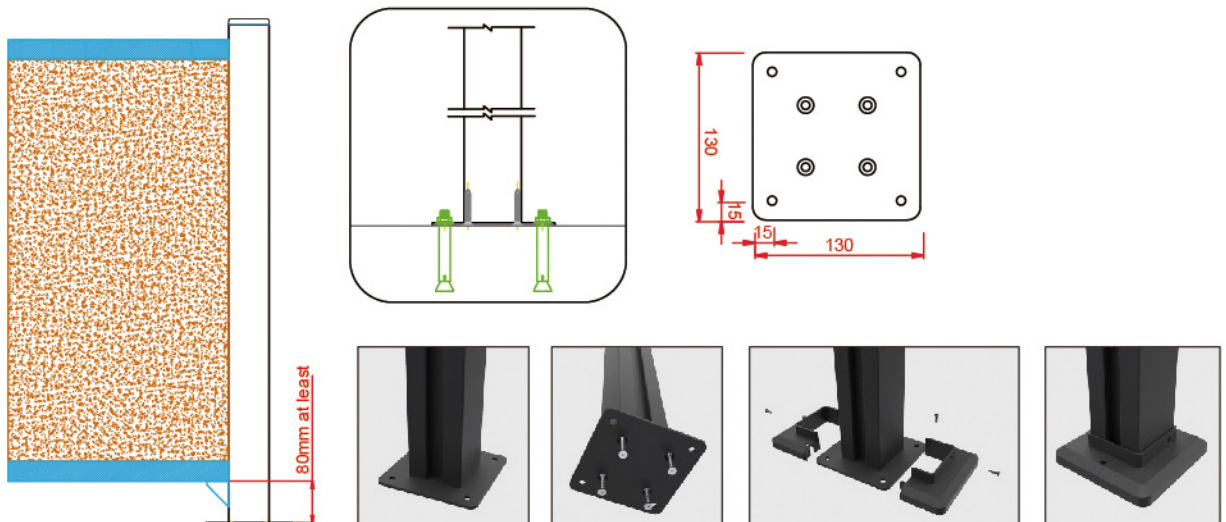

Using Durowood technology and lightweight aluminum posts, Durowood goes up quickly and stays up for decades. Just hose it down as the seasons change to keep your fences clean.

Component List

	Name	Photo	Size/mm	Color	Quantity/set
1	WPC Fence Panel DW3045		7×1×70 inch (167×20×1776mm)	8colors (show as below)	11
2	Aluminum Top Rail		2X1X70 inch (45.5X20X1780mm)	Black	1
3	Aluminum Bottom Rail		2X1X70 inch (46.5X20X1780mm)	Black	1
4	Aluminum Slat		1X0.5X70 inch (28X9X1780mm)	Original Steel	5
5	Brackets&Screws			Black	1

Component List

	Name	Photo	Size/mm	Color	Quantity/set
1	Aluminum Post		3×3×77inch (70×70×1950mm) 3×3×97 inch (70×70×2450mm)	Black	1
2	Aluminum Post Side Cover		1×0.5×77 inch (22.5×8×1950mm) 1×0.5×97 inch (22.5×8×2450mm)	Black	1
3	Post Holder&Screws		5×5 inch (130×130mm)	Black	1
4	Post Plastic Cover		5.5×5.5 inch (136×136mm)	Black	1
5	Expansion Screw		0.2×2.5 inch (M6×60mm)	Original Steel	4
6	Aluminum Post Cap		3×3×1.5 inch (70×70×35mm)	Black	1

Option #1:

For post length of 8ft(2450mm)

Option #2:

For post length of 6.4ft(1950mm) (to match with on-ground post holder)

DUROWOOD
www.durowood.com