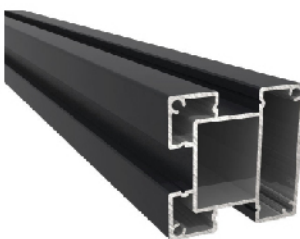

The background of the entire page is a close-up, diagonal view of a wood grain. The grain lines run from the top-left towards the bottom-right, creating a strong sense of texture and movement. The colors range from light tan to deep, dark brown, highlighting the natural patterns of the wood.

DUROWOOD

www.durowood.com

EUROTECH FENCING SERIES

Durowood composite fences are a modern and sustainable fencing solution made from a blend of recycled wood fibers and plastic. They come in variety of styles and colors, offering homeowners a customized look that complements their homes architecture. Durowood composite fences are highly durable, with resistance to rotting, warping, cracking, and insects damage, making them virtually maintenance-free.

Using Durowood technology and lightweight aluminum posts, Durowood goes up quickly and stays up for decades. Just hose it down as the seasons change to keep your fences clean.

Component List

	Name	Photo	Size/mm	Color	Quantity/set
1	WPC Fence Panel DW3045		7×1×70 inch (167×20×1776mm)	8colors (show as below)	11
2	Aluminum Top Rail		2X1X70 inch (45.5X20X1780mm)	Black	1
3	Aluminum Bottom Rail		2X1X70 inch (46.5X20X1780mm)	Black	1
4	Aluminum Slat		1X0.5X70 inch (28X9X1780mm)	Original Steel	5
5	Brackets&Screws			Black	1

Component List

	Name	Photo	Size/mm	Color	Quantity/set
1	Aluminum Post		3×3×77inch (70×70×1950mm) 3×3×97 inch (70×70×2450mm)	Black	1
2	Aluminum Post Side Cover		1×0.5×77 inch (22.5×8×1950mm) 1×0.5×97 inch (22.5×8×2450mm)	Black	1
3	Post Holder&Screws		5×5 inch (130×130mm)	Black	1
4	Post Plastic Cover		5.5×5.5 inch (136×136mm)	Black	1
5	Expansion Screw		0.2×2.5 inch (M6×60mm)	Original Steel	4
6	Aluminum Post Cap		3×3×1.5 inch (70×70×35mm)	Black	1